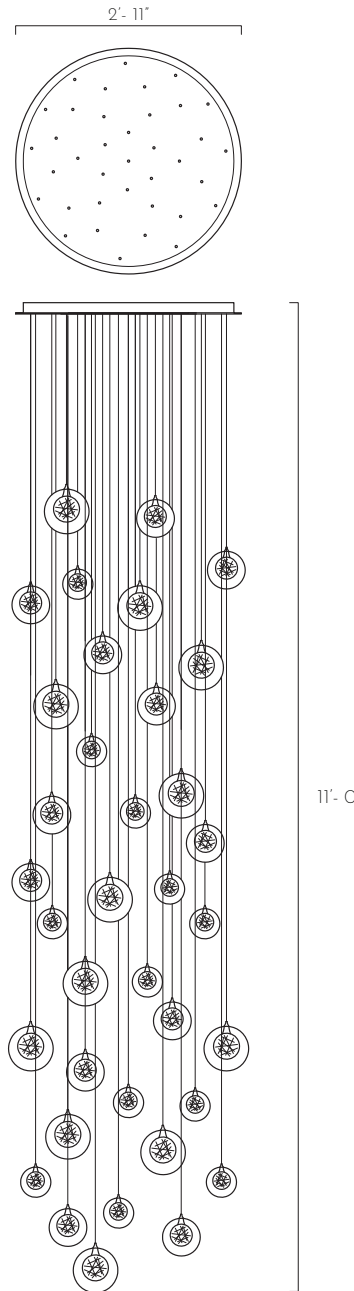

FIBERGLASS BALLS

37 CLEAR PENDANTS ROUND CHANDELIER

DESCRIPTION

A versatile and elegant multi-pendant light fixture comprising of a larger clear globe which encapsulates the smaller ball encasing a dimmable LED bulb. Great contemporary lighting for residential and commercial spaces.

TECHNICAL SPECIFICATIONS

Designed by

AM Studio Team

Category

Pendant Chandelier

Canopy Finish

Powder coated metal in Flat White/ Sparkle Silver

Canopy Size

35"D x 1.5"H

Pendant Size

12x units of 6"D

13x units of 5"D

12x units of 4"D

Glass Colour

Clear

Total Drop